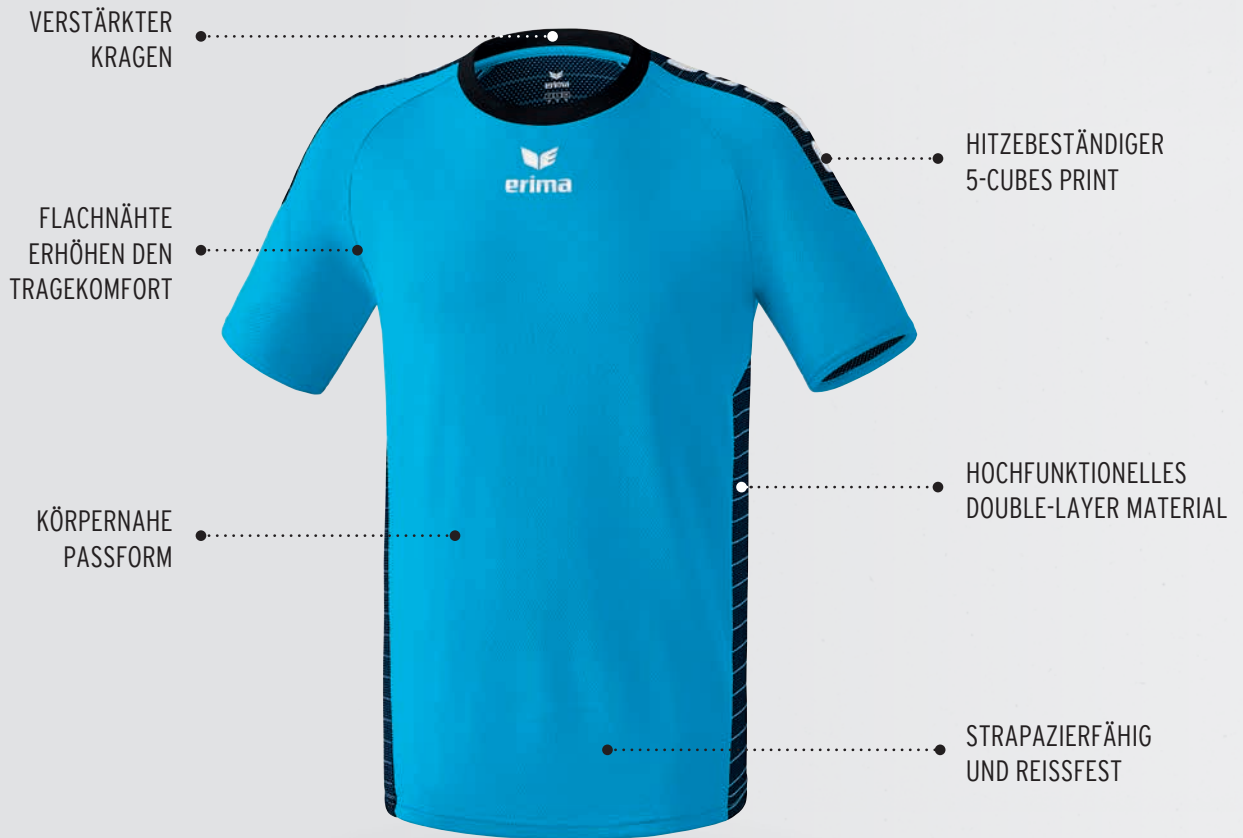

MASTERS

CLASSIC
5-CUBES

CLASSIC
TEAM

RAZOR
2.0

CLUB 1900
2.0

LIGA
2.0

PREMIUM ONE
2.0

6130701
weiß/new royal