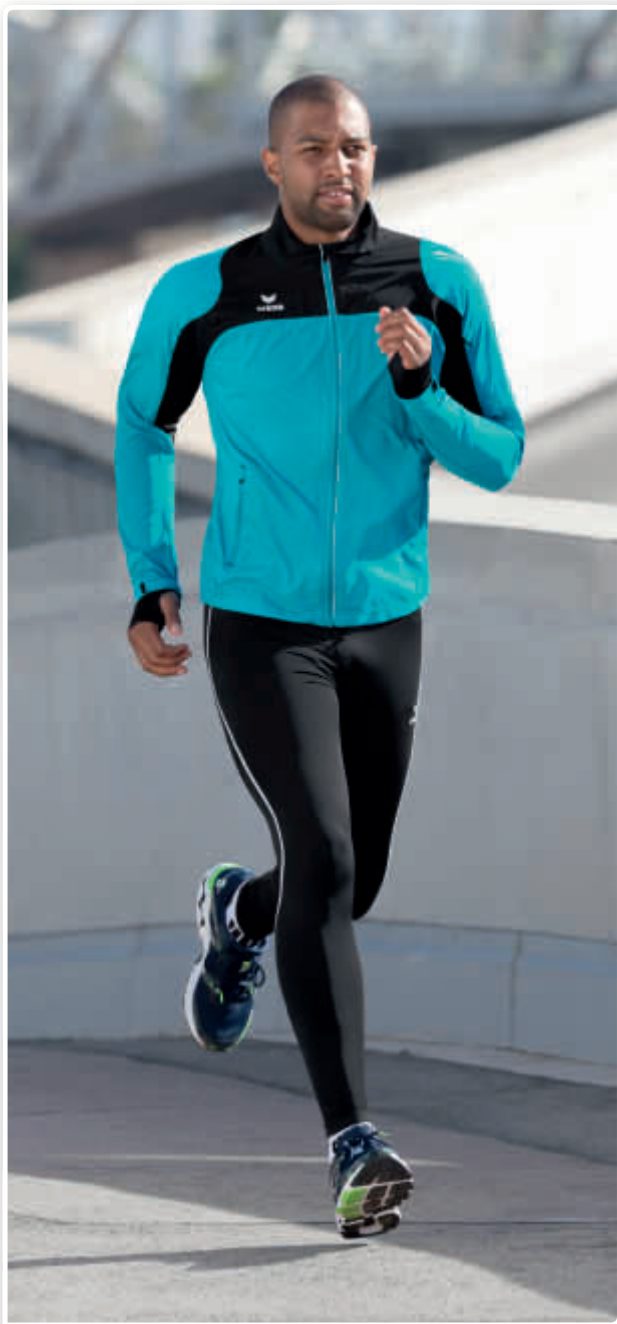

806500 schwarz/weiß   806501 rot/schwarz   806502 petrol/schwarz   806510 new royal/schwarz

RACE LINE RUNNING JACKE

Sehr leichte Laufjacke mit hervorragendem Feuchtigkeitsmanagement.

- 1.000 mm Wassersäule
- seitliche Eingrifftaschen mit Reißverschluss
- Innenkragen aus weichem Funktionsmaterial
- Ventilationseinsätze am Rücken
- reflektierende Designelemente auf Vorder- und Rückseite
- Tasche am Oberarm
- verstellbarer Ärmelsaum mit integrierten Handstulpen
- Kordelzug am Saum
- Kopfhörerschleife am Kragen
- Gewicht: ca. 85 g/m²

Material: 100% Polyester

Kinder:	Gr. 116-164	EUR	84,99*
Erwachsene:	Gr. S-XXXL	EUR	99,99*